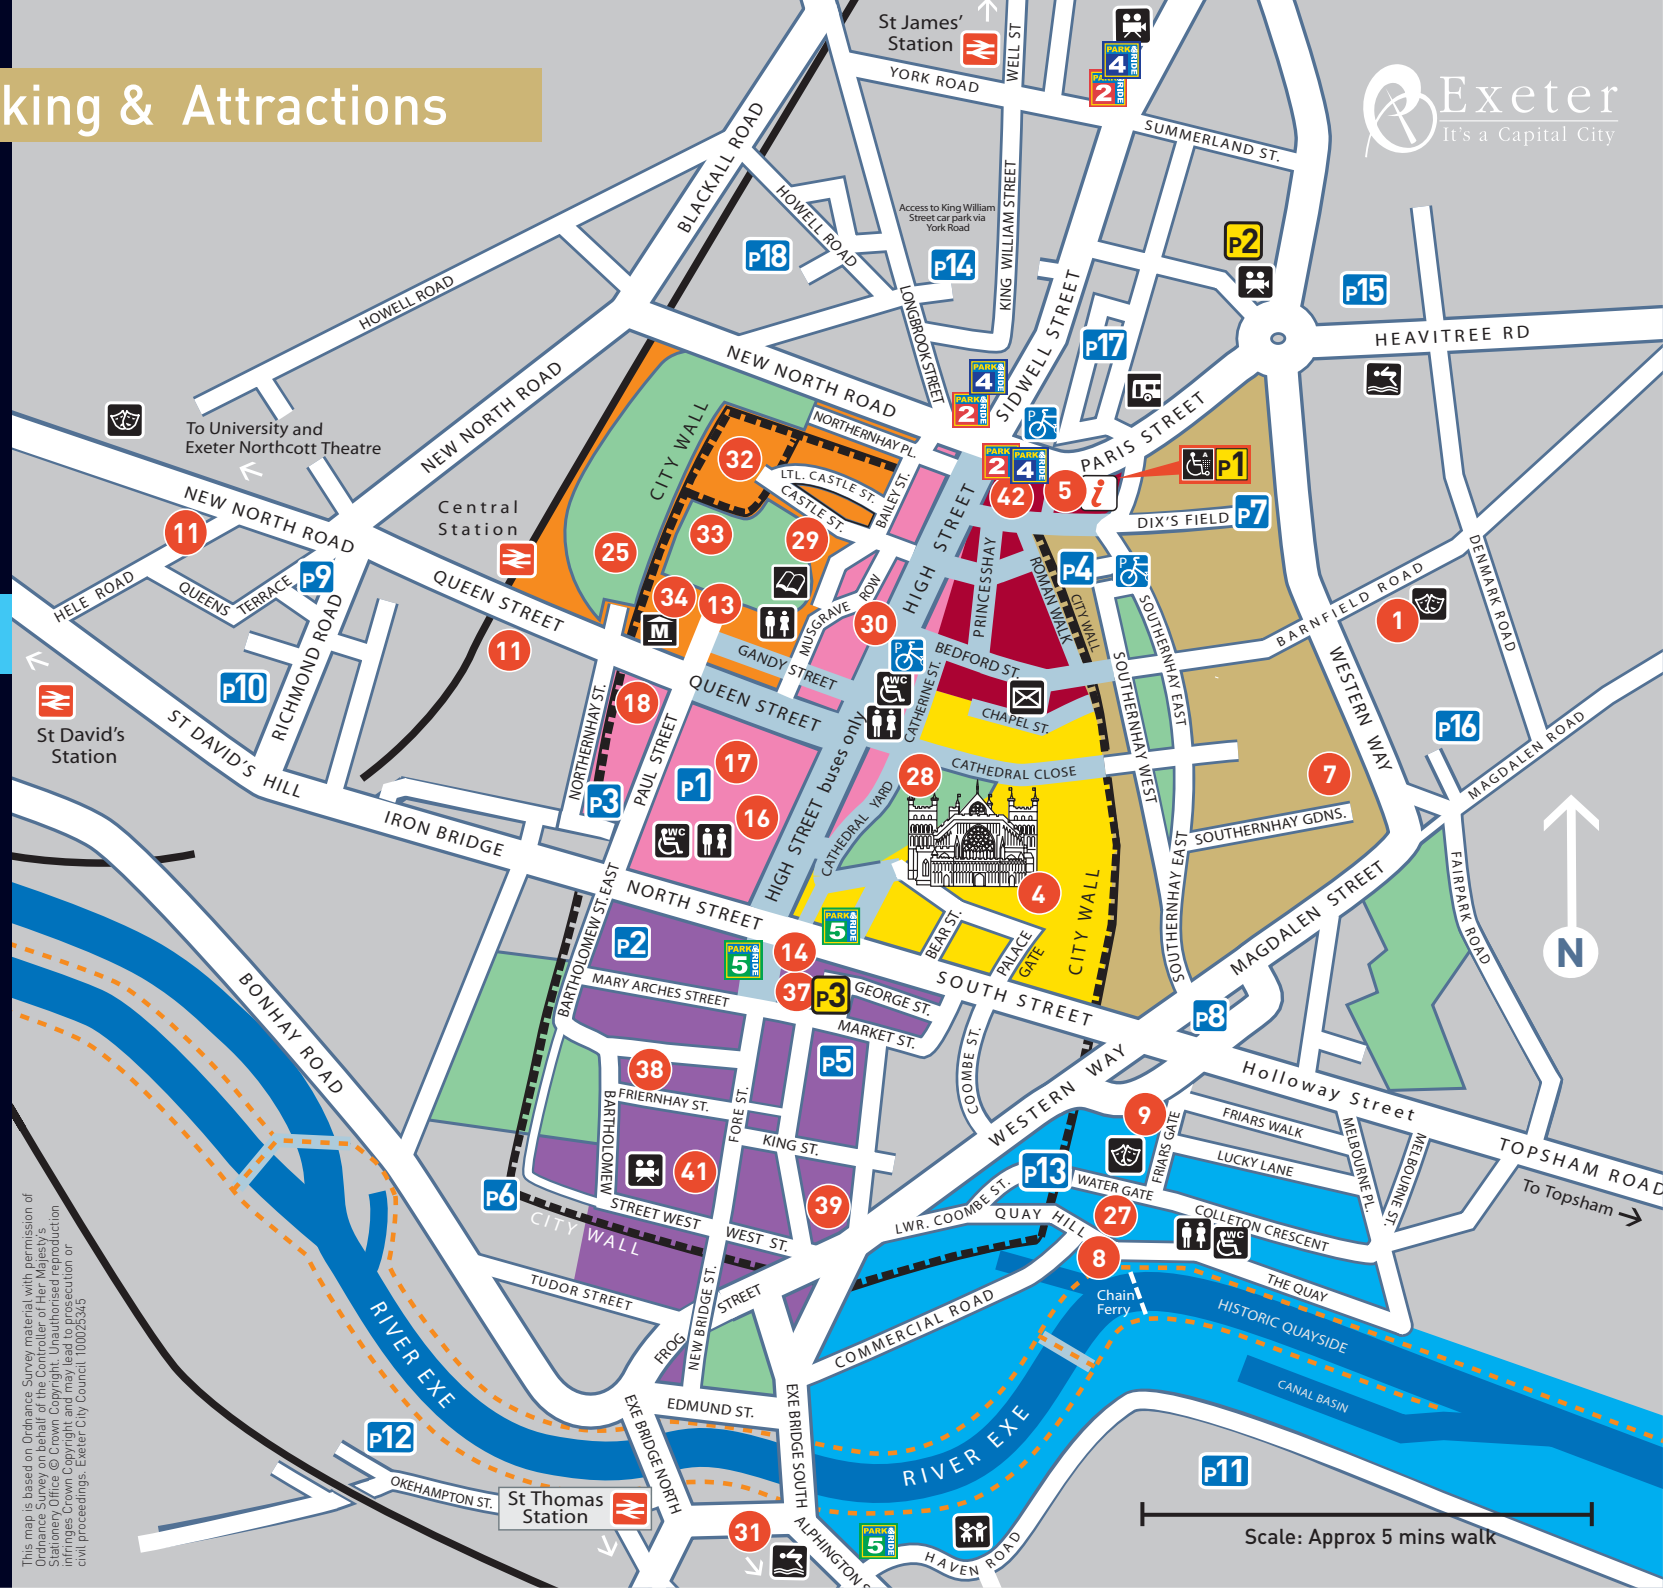

Exeter City Centre Parking & Attractions

- 1 Exeter Barnfield Theatre
- 4 Cathedral
- 5 Exeter Visitor Information & Tickets
- 7 Crown & County Courts
- 8 Custom House
- 9 Cygnet Theatre Media & Arts
- 11 Exeter College
- 13 Exeter Phoenix
- 14 Farmers Market
- 16 Guildhall
- 17 Guildhall Shopping Centre
- 18 Harlequins Shopping Centre
- 25 Northernhay Gardens
- 27 Quay House Visitor Centre
- 28 Red Coat Tours
- 29 Register Office
- 30 Riddle Sculpture
- 31 Riverside Leisure Centre
- 32 Exeter Castle**
- 33 Rougemont Gardens
- 34 Royal Albert Memorial Museum*
- 37 Exeter Corn Exchange
- 38 St Nicholas Priory
- 39 Spacex Gallery
- 41 Tucker's Hall
- 42 Exeter's Underground Passages

- Theatre
- Cinema
- Post Office
- Station
- Play area
- Museum
- Council Car parks
- NCP Car parks

Visitor information & tickets. Tourist information available

- Swimming pool
- Public toilet
- Disabled toilet
- Shopmobility/Ring and Ride
- Library
- Bus station
- Cycle parking

- Castle Quarter
- Cathedral Quarter
- West Quarter
- High Street
- Princesshay
- Southernhay
- Quayside

- Pedestrian area
- Park & Ride 2
- Park & Ride 4
- Park & Ride 5

This map is based on Ordnance Survey material with permission of Ordnance Survey on behalf of the Crown. Copyright. Unauthorised reproduction infringes Crown Copyright and may lead to prosecution or civil proceedings. Exeter City Council. 1000/25345

* Building closed for redevelopment until 2010

** Exeter Castle open for special events only

Scale: Approx 5 mins walk